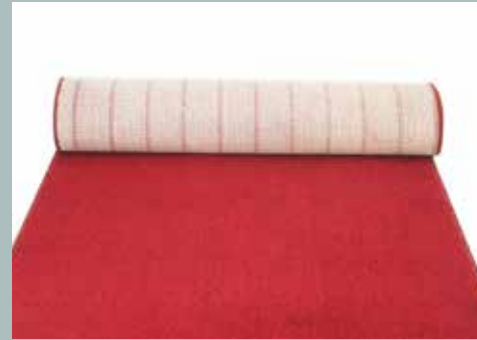

carpet runner-RED

DIMENSION
10M X 1,2M
QUANTITY: 13